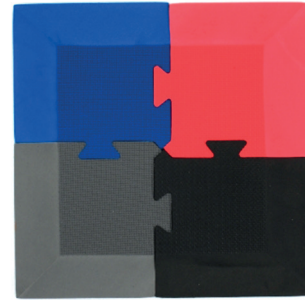

Soft Jigsaw Mats - Tile

Soft Jigsaw Mats - Corner

Soft Jigsaw Mats - Edge

Soft Jigsaw Mats

Key Features

- Fully interlocked 1020 x 1020mm Soft EVA Mat
- 20mm soft EVA for maximum comfort
- Anti-slip and Lightweight
- Bevelled edges and corner blocks provide a safe anti-trip, clean finish

Product Description

Soft Gym Mats are lightweight EVA mats used by leading gyms and health clubs in the UK. Each mat measures 102cm x 102cm square with a depth of 20mm. Soft Mats are:

- Lightweight
- Fully interlocking
- Wipe Clean

INVESTORS
IN PEOPLE

Tile Specification

SKU	OF-FL-JTS-T
Length	1020mm
Width	1020mm
Depth	20mm
Material	EVA
Density	0.10 - 0.13 g/cm ³

Corner Specification

SKU	OF-FL-JTS-C
Length	200mm
Width	200mm
Depth	20mm (Tapered to 3mm)
Material	EVA
Density	0.10 - 0.13 g/cm ³

Edge Specification

SKU	OF-FL-JTS-E
Length	1020mm
Width	200mm
Depth	20mm (Tapered to 3mm)
Material	EVA
Density	0.10 - 0.13 g/cm ³

Warranty

The Origin Soft Jigsaw Mats are covered by a 12 month warranty against manufacturers defects. This does not include wear and tear.