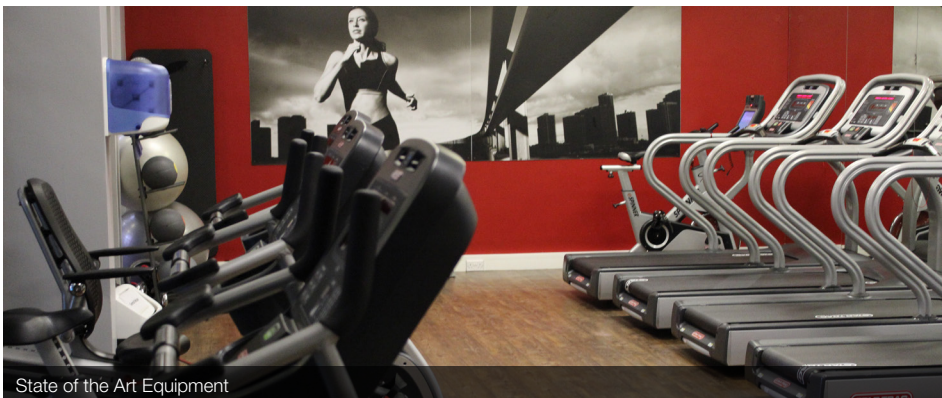

As part of the consultation process, the Anytime Leisure Area Sales Manager made several visits to the site to discuss the requirements and vision that the Leisure Club Manager, Christine, had for the facilities. The project consisted of a full re-design of the pre-existing fitness suite, so Anytime advised on all aspects of the work including flooring, layout and decor, as well as equipment choice.

For a hotel gym like Woodlands, it was decided that investing in high quality, robust commercial cardio equipment was the best way to reduce the risk of having problems further down the line and avoid regular maintenance. Star Trac Cardio equipment is some of the most robust and technologically advanced equipment on the market today, so Woodlands knew they were making a good long term decision with this choice. The Impulse Plamax range was ideal for the small strength area available because of each machine's dual function, giving users a greater variety with the same number of machines.

Woodlands hotel leisure club have reported significant benefits to us in the months following the project. "As a result of the refurbishment we have seen an increase in member numbers of approximately 12% over 3 months. Furthermore our retention has improved and we have increased our customer satisfaction." – **Christine Cuthill, Leisure Club Manager.**