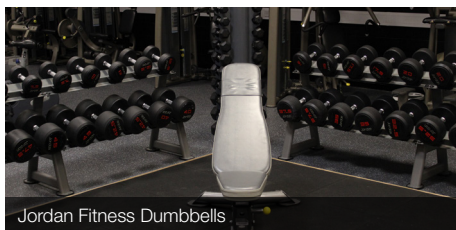

When working with their Anytime Leisure account manager, the staff at Dundee & Angus College made it clear that their specialist Olympic lifting area needed to be flexible and they had to be able to have multiple athletes/students working at the same time within the small space they have available. Dugald (Anytime Leisure) advised that traditional lifting platforms take up quite a lot of space and suggested embedding the platform within a larger lifting area covered with specialist rubber tiles. This meant that moving benches and equipment around a busy space would be far easier because the floor is completely level and that several people could be safely performing high impact exercises/lifts at the same time. The plywood base which was used to align the flooring and platform also offers additional protection to the expensive equipment and concrete floor below.

State of the Art Cardiovascular Equipment

IWF Accredited Werk-san Weight Plates

Free Weights Platform

Jordan Fitness Dumbbells

Impulse Fitness Dual Adjustable Pulley

Although the project's focus was enhancing the teaching and learning experiences for those involved with Dundee and Angus College's sport and fitness programmes, the facility has brought health and fitness benefits to students, staff and the wider community.