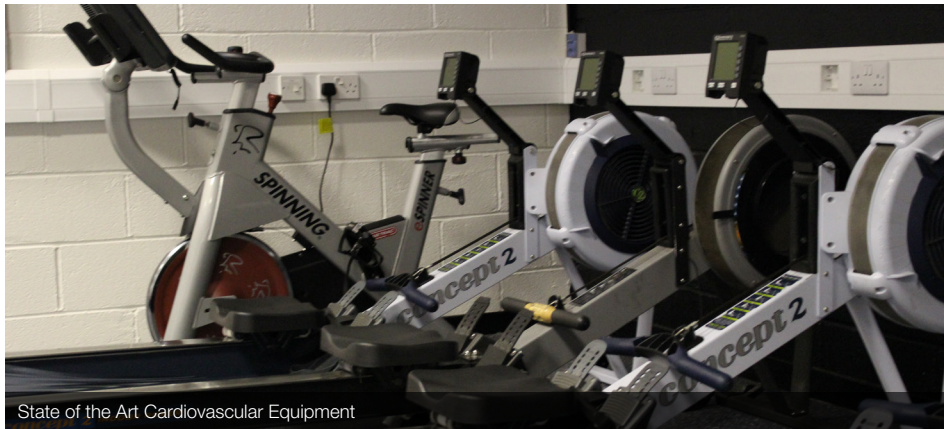

# Dundee & Angus College

In November 2013 Dundee & Angus College was delighted to unveil their new bespoke strength and conditioning suite situated within their facility at the Saltire Leisure Centre in Arbroath. Anytime Leisure were pleased to be chosen as one of the partners to work on this exciting project that saw the College install specialist flooring, weights, platforms and strength equipment to facilitate the development of the students skills across a number of areas while working towards their qualifications.

When working with their Anytime Leisure account manager, the staff at Dundee & Angus College made it clear that their specialist Olympic lifting area needed to be flexible and they had to be able to have multiple athletes/students working at the same time within the small space they have available. Dugald (Anytime Leisure) advised that traditional lifting platforms take up quite a lot of space and suggested embedding the platform within a larger lifting area covered with specialist rubber tiles. This meant that moving benches and equipment around a busy space would be far easier because the floor is completely level and that several people could be safely performing high impact exercises/lifts at the same time. The plywood base which was used to align the flooring and platform also offers additional protection to the expensive equipment and concrete floor below.

State of the Art Cardiovascular Equipment

IWF Accredited Werk-san Weight Plates

Free Weights Platform

Jordan Fitness Dumbbells

Impulse Fitness Dual Adjustable Pulley

Although the project's focus was enhancing the teaching and learning experiences for those involved with Dundee and Angus College's sport and fitness programmes, the facility has brought health and fitness benefits to students, staff and the wider community.

## Key Products

1. Star Trac Cardiovascular Equipment
2. Impulse Dual Adjustable Pulley
3. Werk-san Weight Plates
4. Jordan Dumbbells & Plyo Boxes
5. Exigo Functional Rig