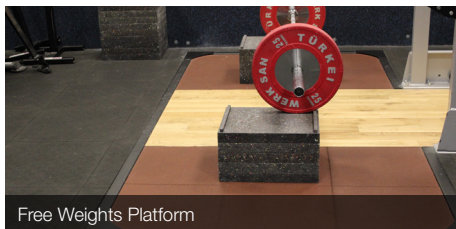

# Dundee & Angus College

In November 2013 Dundee & Angus College was delighted to unveil their new bespoke strength and conditioning suite situated within their facility at the Saltire Leisure Centre in Arbroath. Anytime Leisure were pleased to be chosen as one of the partners to work on this exciting project that saw the College install specialist flooring, weights, platforms and strength equipment to facilitate the development of the students skills across a number of areas while working towards their qualifications.

When working with their Anytime Leisure account manager, the staff at Dundee & Angus College made it clear that their specialist Olympic lifting area needed to be flexible and they had to be able to have multiple athletes/students working at the same time within the small space they have available. Dugald (Anytime Leisure) advised that traditional lifting platforms take up quite a lot of space and suggested embedding the platform within a larger lifting area covered with specialist rubber tiles. This meant that moving benches and equipment around a busy space would be far easier because the floor is completely level and that several people could be safely performing high impact exercises/lifts at the same time. The plywood base which was used to align the flooring and platform also offers additional protection to the expensive equipment and concrete floor below.

State of the Art Cardiovascular Equipment

IWF Accredited Werk-san Weight Plates

Free Weights Platform

Jordan Fitness Dumbbells

Impulse Fitness Dual Adjustable Pulley

Although the project's focus was enhancing the teaching and learning experiences for those involved with Dundee and Angus College's sport and fitness programmes, the facility has brought health and fitness benefits to students, staff and the wider community.